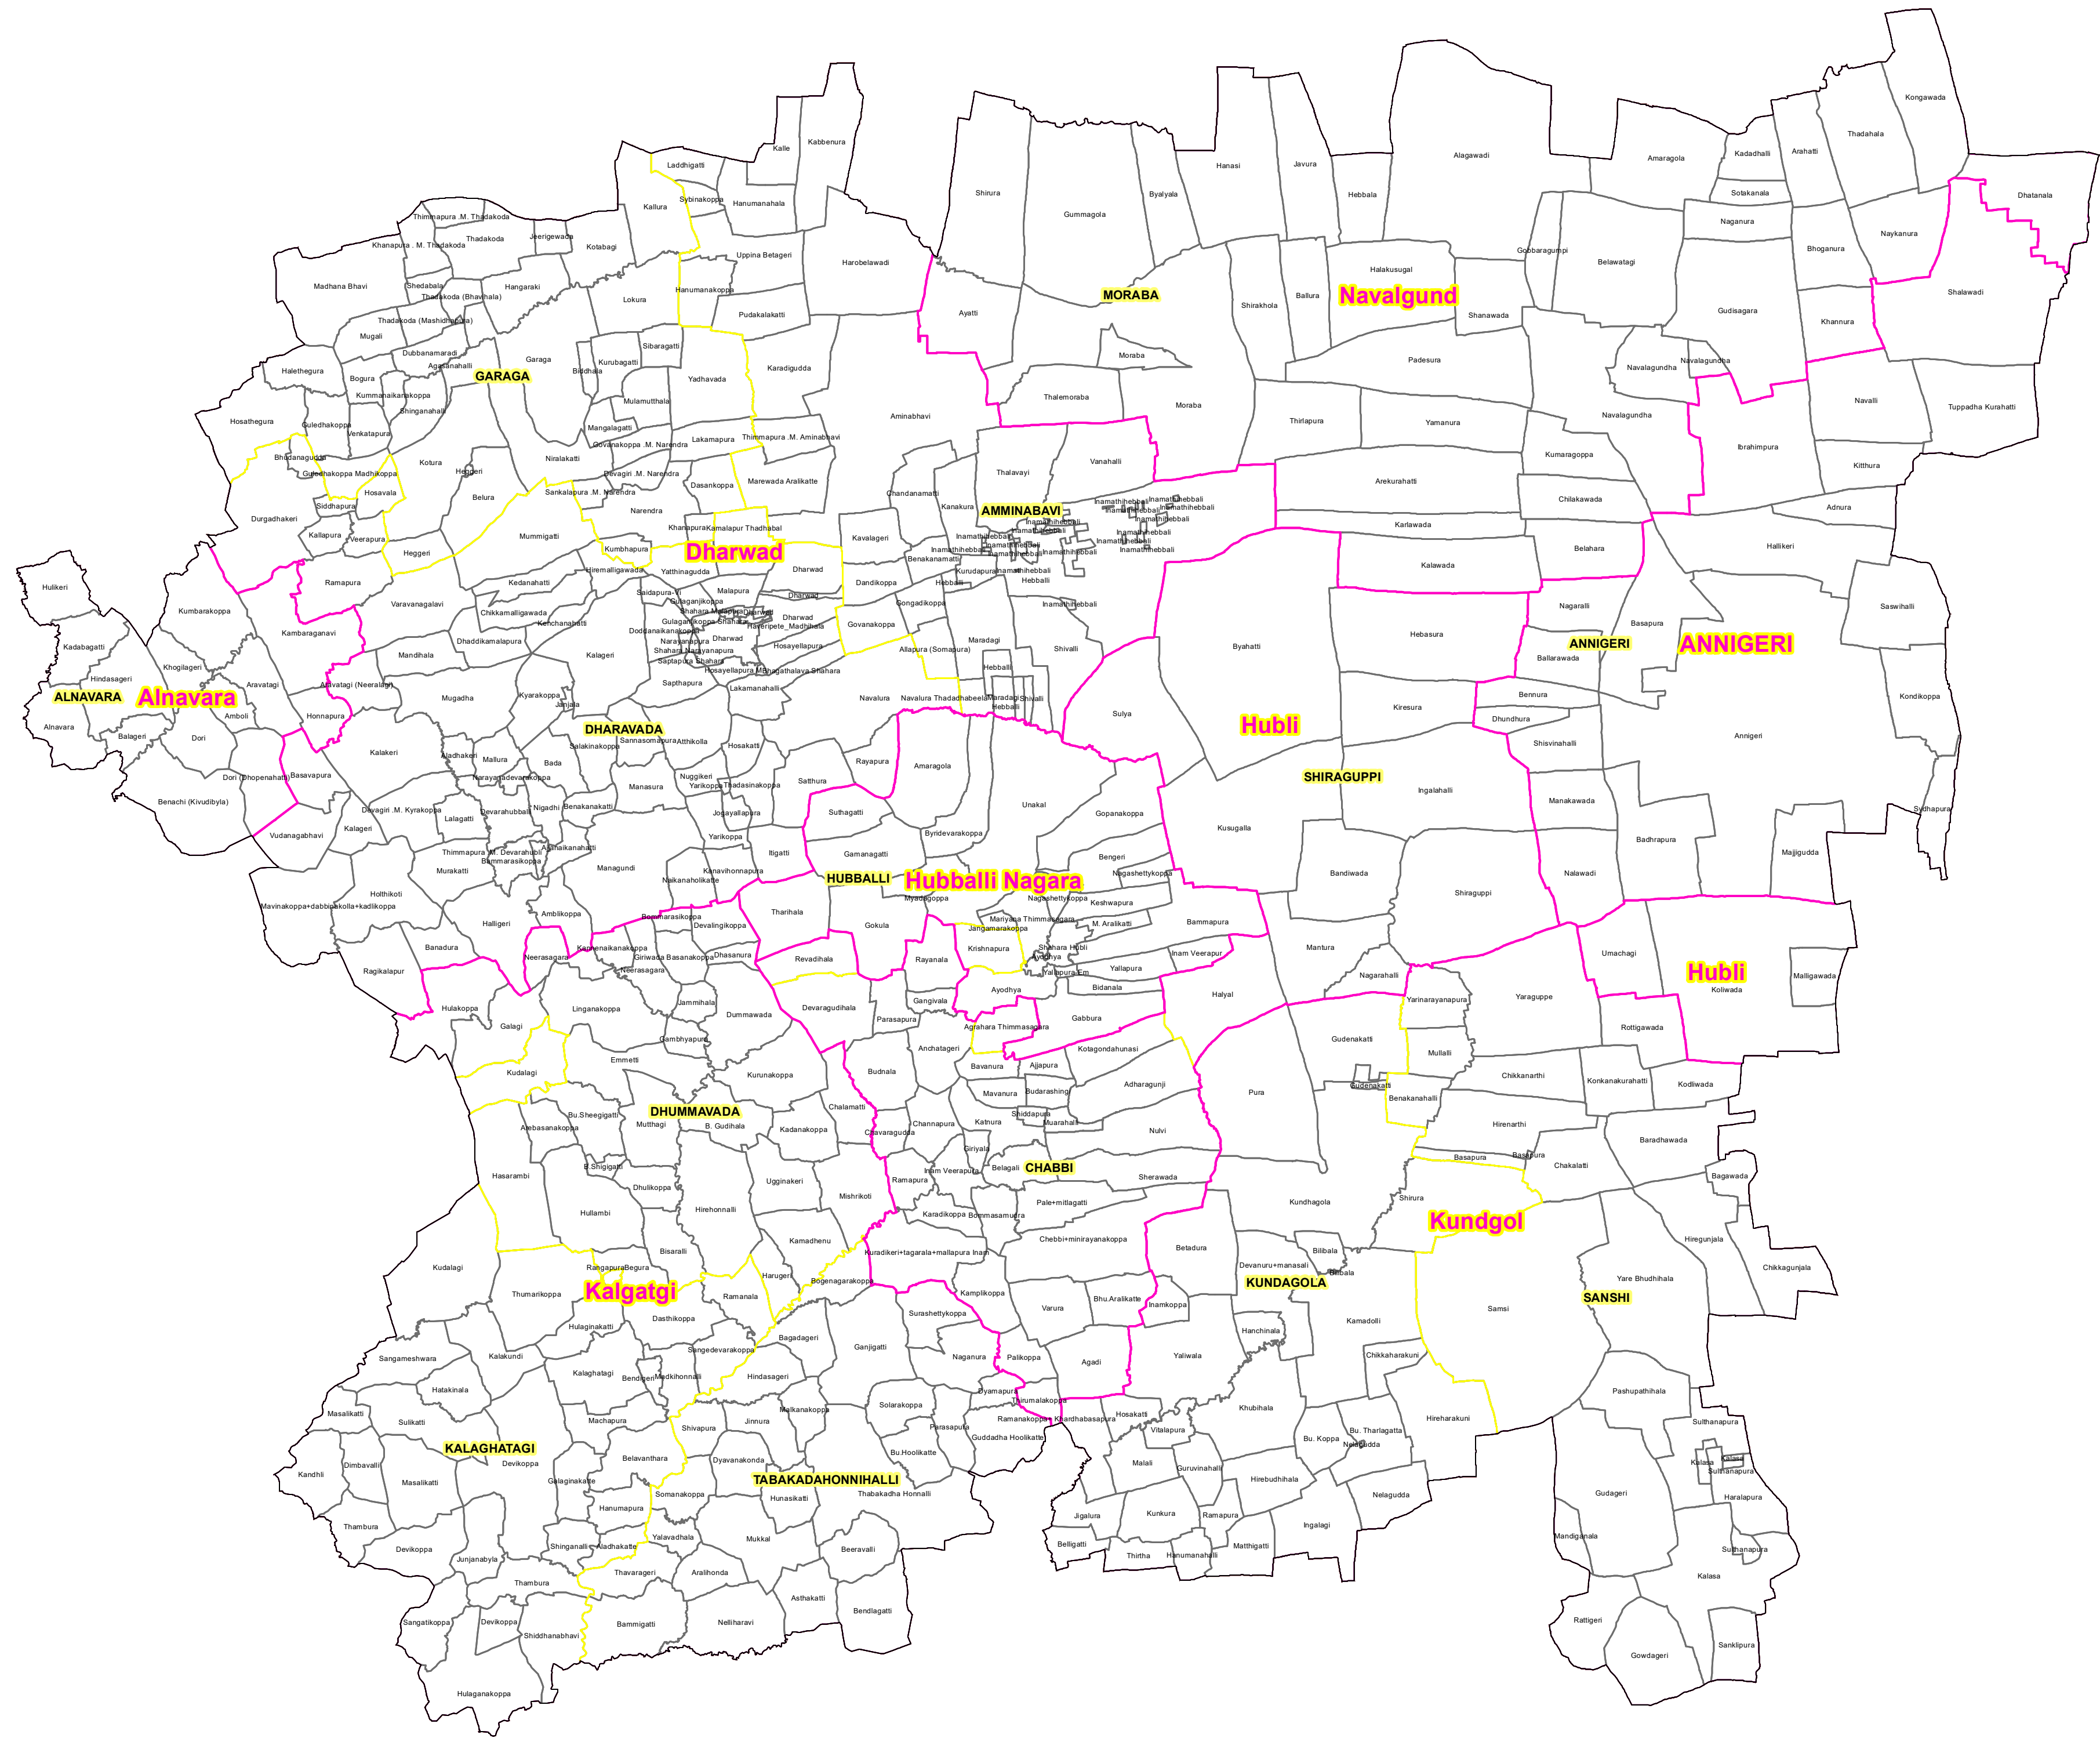

Village Map of Dharwad District, Karnataka

Legend

-  Village Boundary
-  Hobli Boundary
-  Taluk Boundary
-  District Boundary